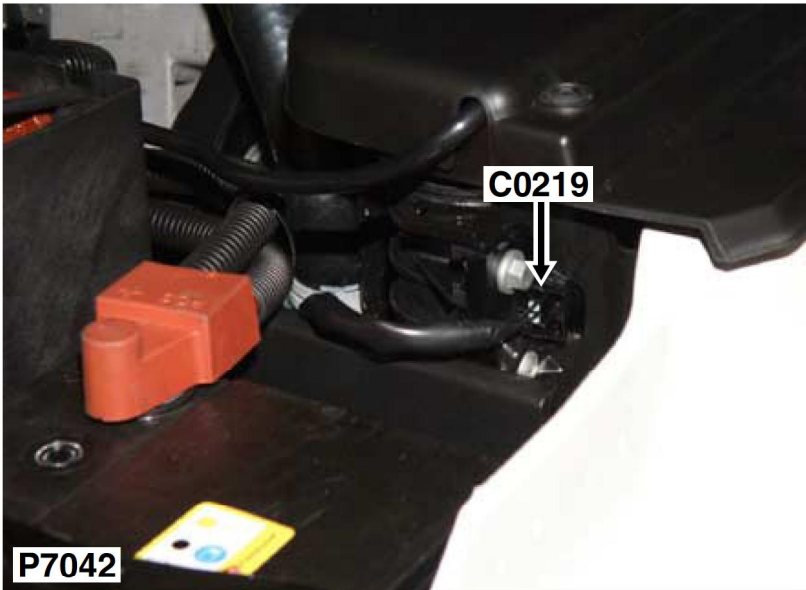

## CONNECTOR DETAILS

Cav	Col	Cct
1	B	9
2	BLG	9

Description: *Switch-Oil temperature*  
Location: *Behind radiator RH side*

YPC10070

Colour: *BLACK*  
Gender: *Female*