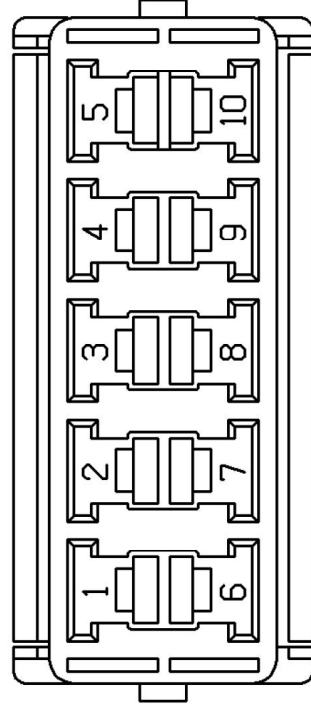

Description: Header -Earth

Location: Behind RH rear trim panel

Cav	Col	Cct
1	B	ALL
2	B	ALL
3	B	ALL
4	B	ALL
5	B	ALL
6	B	ALL
7	B	ALL
8	B	ALL
9	B	34

YPC10611

Colour: LIGHT GREY

Gender: Female

Description: Header -Earth

Location: Luggage compartment - LH side

Cav	Col	Cct
1	B	17
2	B	ALL
3	B	17
4	B	ALL
5	B	ALL
6	B	ALL
7	B	ALL
8	B	34
9	B	ALL
10	B	24

YPC10611

Colour: LIGHT GREY

Gender: Female