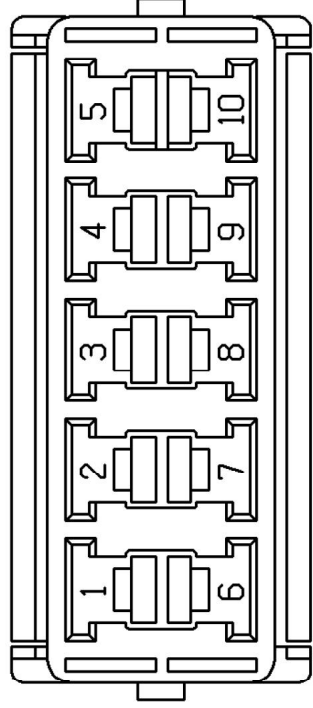

Description: Header -Earth

Location: Behind RH rear trim panel

Cav	Col	Cct
1	B	ALL
2	B	ALL
3	B	ALL
4	B	ALL
5	B	ALL
6	B	ALL
7	B	ALL
8	B	ALL
9	B	34

YPC10611

Colour: LIGHT GREY

Gender: Female

Description: Header -Earth

Location: Luggage compartment - LH side

Cav	Col	Cct
1	B	17
2	B	ALL
3	B	17
4	B	ALL
5	B	ALL
6	B	ALL
7	B	ALL
8	B	34
9	B	ALL
10	B	24

YPC10611

Colour: LIGHT GREY

Gender: Female