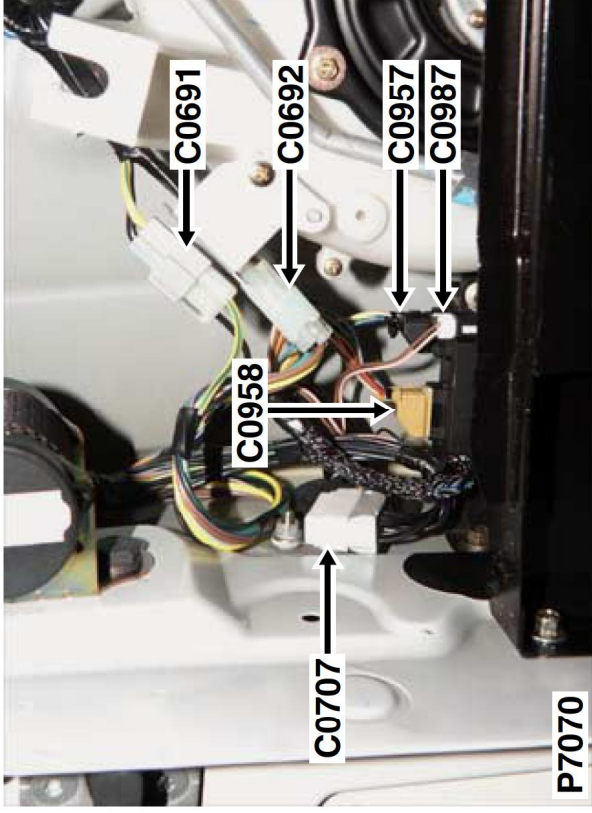

Description: Header -Earth

Location: Behind RH rear trim panel

Cav	Col	Cct
1	B	ALL
2	B	ALL
3	B	ALL
4	B	ALL
5	B	ALL
6	B	ALL
7	B	ALL
8	B	ALL
9	B	34

YPC10611

Colour: LIGHT GREY

Gender: Female

Description: Header -Earth

Location: Luggage compartment - LH side

Cav	Col	Cct
1	B	17
2	B	ALL
3	B	17
4	B	ALL
5	B	ALL
6	B	ALL
7	B	ALL
8	B	34
9	B	ALL
10	B	24

YPC10611

Colour: LIGHT GREY

Gender: Female