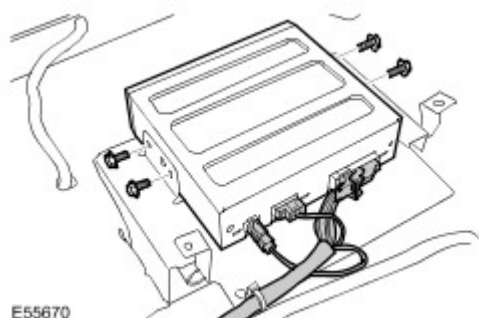

Navigation System Compact Disc (CD) Unit (86.53.01)

Removal

1. Disconnect the battery ground cable. For additional information, refer to [Specifications](#) (Section 414-00)
2. Make the SRS system safe. For additional information, refer to [Standard Workshop Practices](#) (Section 100-00)
3. Remove the LH front seat. For additional information, refer to [Front Seat \(78.10.44/99\)](#) (Section 501-10)
4. Remove the CD unit.
 - ▶ Remove the 4 bolts.
 - ▶ Disconnect the antenna cable.
 - ▶ Disconnect the 2 electrical connectors.

Installation

1. Install the CD unit.
 - ▶ Tighten the bolts to 6 Nm (4 lb.ft).
 - ▶ Connect the electrical connectors.
 - ▶ Connect the antenna cable.
2. Install the LH front seat. For additional information, refer to [Front Seat \(78.10.44/99\)](#) (Section 501-10)
3. Connect the battery ground cable. For additional information, refer to [Specifications](#) (Section 414-00)