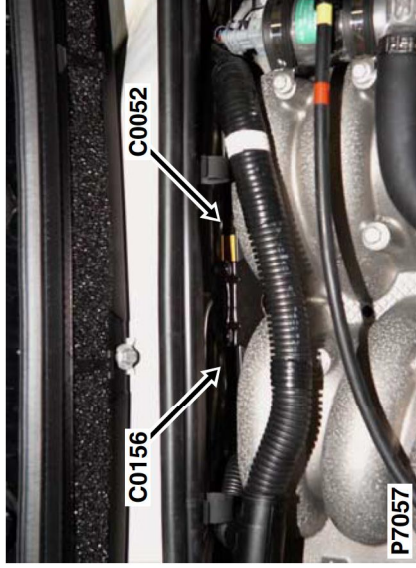

CONNECTOR DETAILS

C0052

Description: *Ignition coil*

Location: *Centre rear of engine*

Cav	Col	Cct
1	WU	ALL
2	GN	ALL
3	KB	ALL

YPC-1C7900

Colour: *BLACK*
Gender: *Female*

DISCOVERY SERIES II