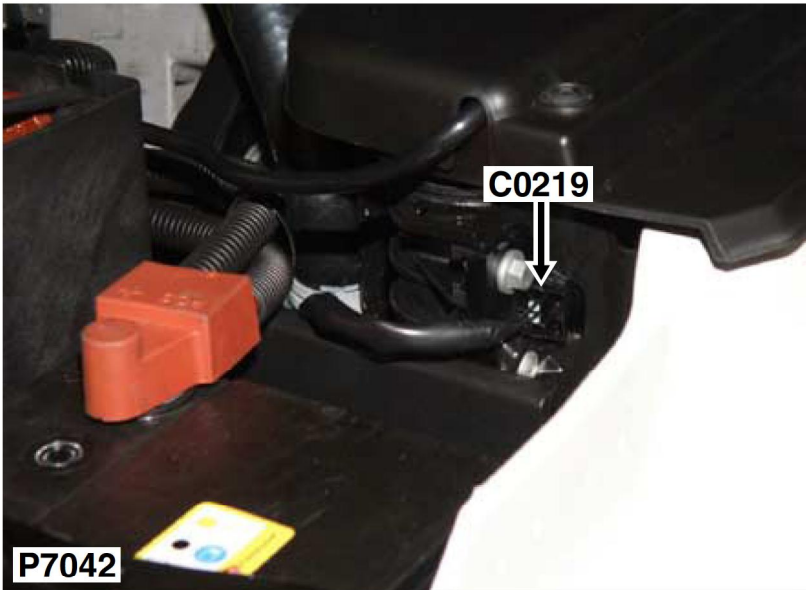

C0219

CONNECTOR DETAILS

Cav	Col	Cct
1	B	9
2	BLG	9

Description: *Switch-Oil temperature*
Location: *Behind radiator RH side*

YPC10070

Colour: *BLACK*
Gender: *Female*