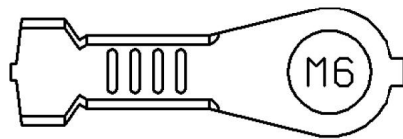

Cav	Col	Cct
1	B	ALL

Description: *Earth*

Location: *RH side of engine compartment*

YPG10014

Colour: *TIN-PLATE*

Gender: *Female*