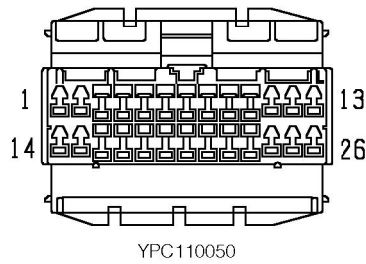

CONNECTOR DETAILS

**C0428**

Description: *Central Control Unit (CCU)*  
 Location: *Behind passenger compartment fusebox*

Colour: *GREY*  
 Gender: *Female*

Cav	Col	Cct
1	GB	ALL
2	LGB	ALL
3	G	ALL
4	GN	ALL
5	NG	ALL
6	NB	ALL
7	BR	ALL
8	BK	ALL
9	RW	ALL
10	BR	ALL
11	BK	ALL
12	US	ALL
13	PY	5
14	ON	ALL
15	OU	ALL
15	UO	4
15	UG	25
16	UG	ALL
17	OB	ALL
18	ON	ALL
19	BK	ALL
20	BN	ALL
21	PW	ALL
22	RP	ALL
23	BO	ALL
24	PS	ALL
25	WO	ALL
26	S	ALL