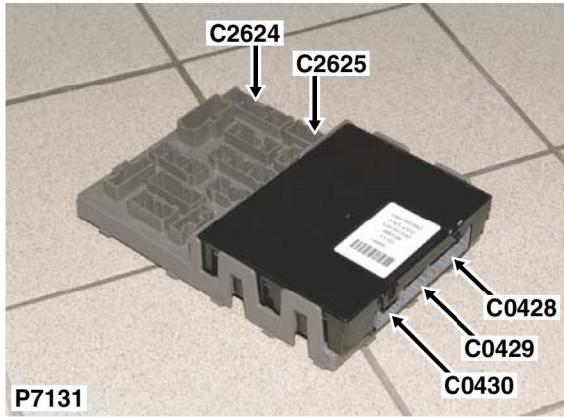

CONNECTOR DETAILS

**C0428**

Description: *Central Control Unit (CCU)*  
 Location: *Behind passenger compartment fusebox*

Colour: *GREY*  
 Gender: *Female*

Cav	Col	Cct
1	GB	ALL
2	LGB	ALL
3	G	ALL
4	GN	ALL
5	NG	ALL
6	NB	ALL
7	BR	ALL
8	BK	ALL
9	RW	ALL
10	BR	ALL
11	BK	ALL
12	US	ALL
13	PY	5
14	ON	ALL
15	OU	ALL
15	UO	4
15	UG	25
16	UG	ALL
17	OB	ALL
18	ON	ALL
19	BK	ALL
20	BN	ALL
21	PW	ALL
22	RP	ALL
23	BO	ALL
24	PS	ALL
25	WO	ALL
26	S	ALL