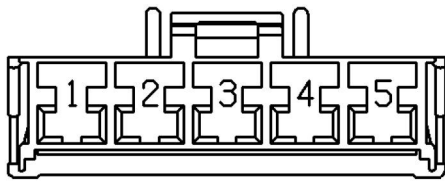

Cav	Col	Cct
1	B	ALL
2	WLG	ALL
3	ULG	ALL
4	GS	ALL
5	U	38
5	RLG	ALL

Description: *Motor-Wiper-Windscreen*  
 Location: *Top of bulkhead - centre*

YPC108290

Colour: *LIGHT GREY*  
 Gender: *Female*