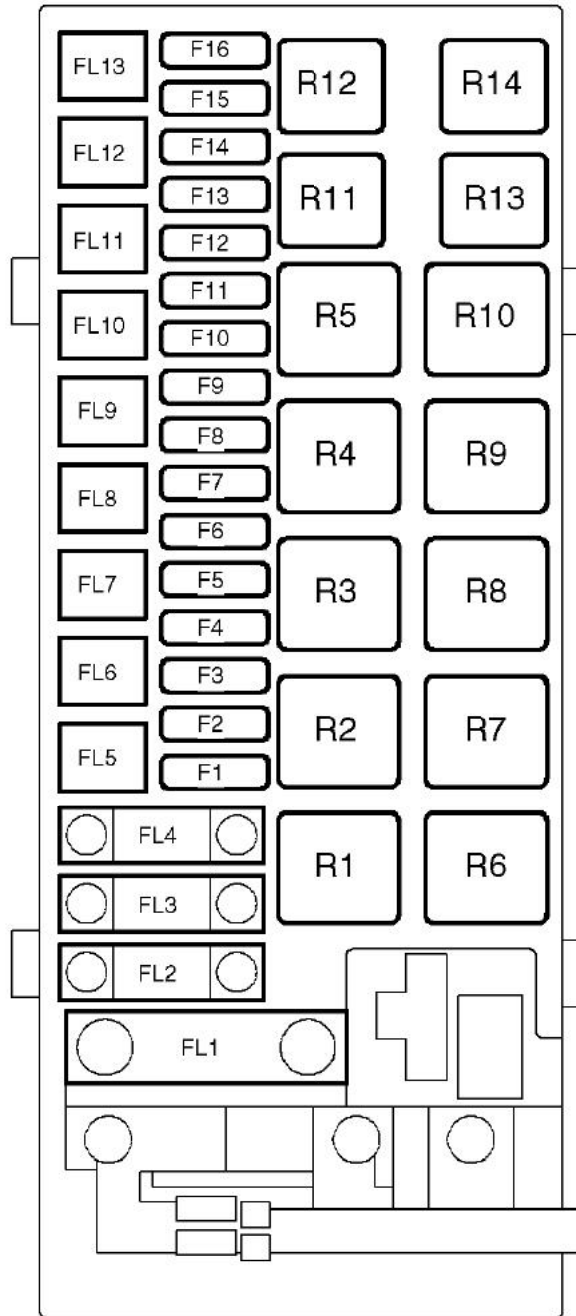

FUSE DETAILS

ENGINE COMPARTMENT FUSE BOX

M86 4472

Relays (R)

1. Fuel pump
2. Starter
3. Headlamp powerwash
4. Cooling fan
5. Self Levelling/ABS (SLABS)
6. Glowplugs - Diesel only
7. Auxiliary circuits
8. Heated Front Screen (HFS)
9. Main relay
10. Anti-lock Braking System (ABS)
11. Compressor clutch (A/C only)
12. Front fog lamps
13. Horns
14. Active Cornering Enhancement (ACE)

Link	Rating	Vehicle	Function
FL1	150 A	ALL	Fusible links 4, 5, 6 and 7, fuses 3, 4, 5, and 6 of the engine compartment fuse box, and the HFS relay.
FL2	100 A	Td5	Glow plug relay.
FL3	50 A	ALL	Fuses 1, 2, 20 and 21 of the passenger compartment fuse box.
FL4	100 A	ALL	Fuses 6 and 7 of the passenger compartment fuse box.
FL5	50 A	ALL	RH seat relay, LH seat relay, and fuse 34 of the passenger compartment fuse box.
FL6	50 A	ALL	Fuses 8, 12 and 13 of the passenger compartment fuse box.
FL7	30 A	ALL	Auxiliary relay and fuse 17 of the passenger compartment fuse box.
FL8	50 A	ALL	Ignition switch and the ignition relay.
FL9	30 A	ALL	SLABS relay.
FL10	40 A	ALL	Lighting switch, fuses 4 and 5 of the passenger compartment fuse box.
FL11	30 A	ALL	ABS return pump relay.
FL12	30 A	ALL	Starter relay.
FL13	30 A	ALL	Lighting switch.