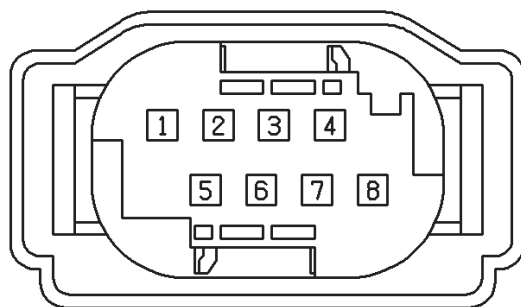

Cav	Col	Cct
4	KR	ALL
5	B	ALL
6	PLG	ALL
7	KP	ALL
8	KS	ALL

Description: *Motor-Lock-Tail door*
 Location: *Centre of taildoor, behind trim panel*

YPC108040

Colour: *BLACK*
 Gender: *Female*