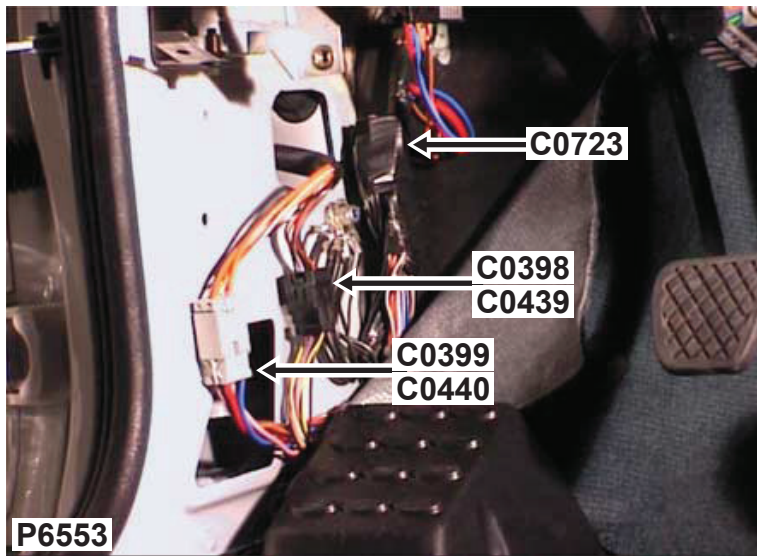

C0439

CONNECTOR DETAILS

Description: *Door harness to main harness - 3 Door*
 Location: *Base of driver side 'A' post*

Cav	Col	Cct
1	BR	ALL
2	BK	ALL
3	PW	ALL
4	R	15
5	B	15
6	OB	ALL
7	OK	ALL
8	SW	ALL
9	NG	ALL
10	BN	ALL
11	BP	ALL

Colour: *BLACK*
 Gender: *Female*