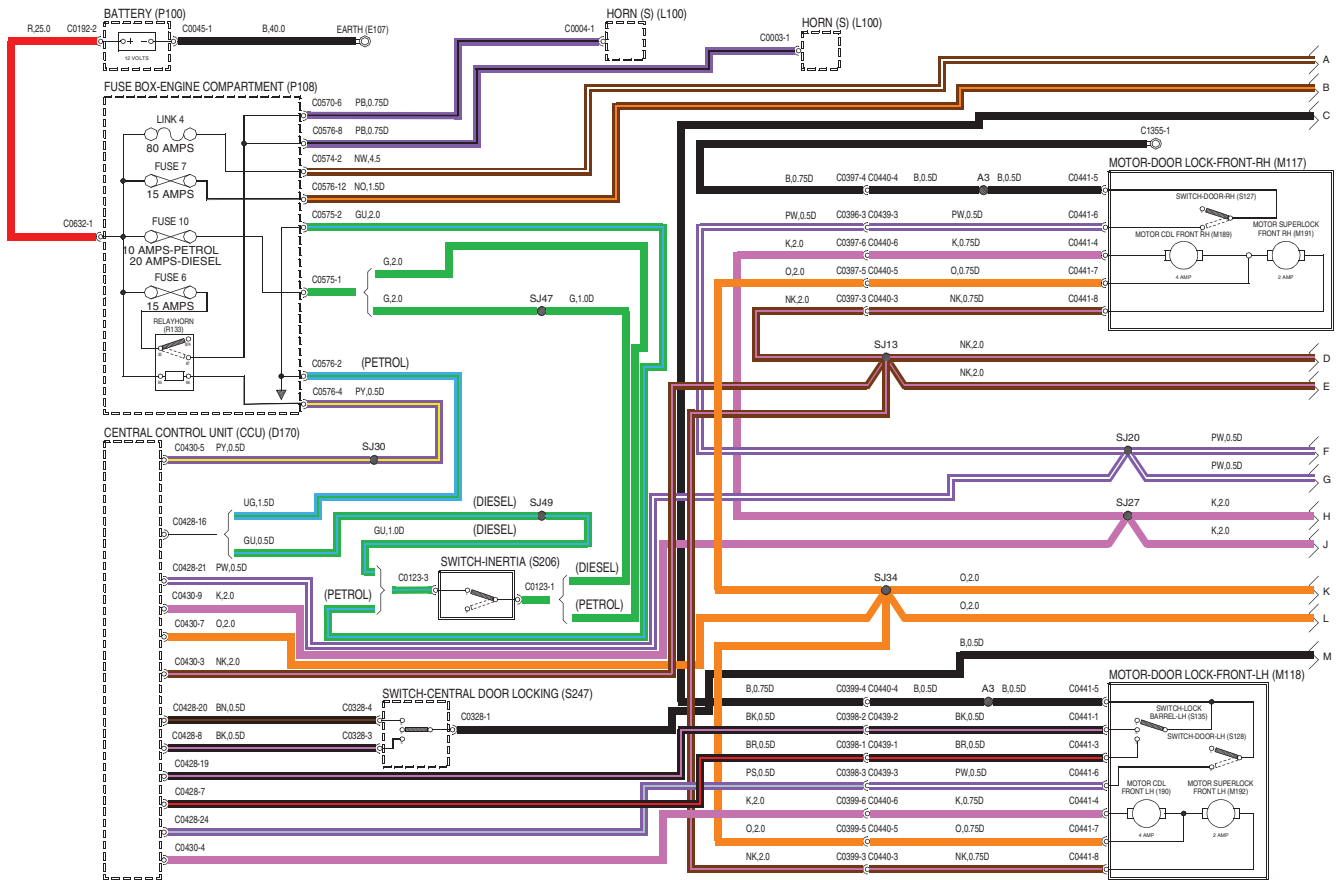

3 ANTI-THEFT ALARM AND CENTRAL DOOR LOCKING

VWR003970-A-01

3 ANTI-THEFT ALARM AND CENTRAL DOOR LOCKING

VWR003970-A-03