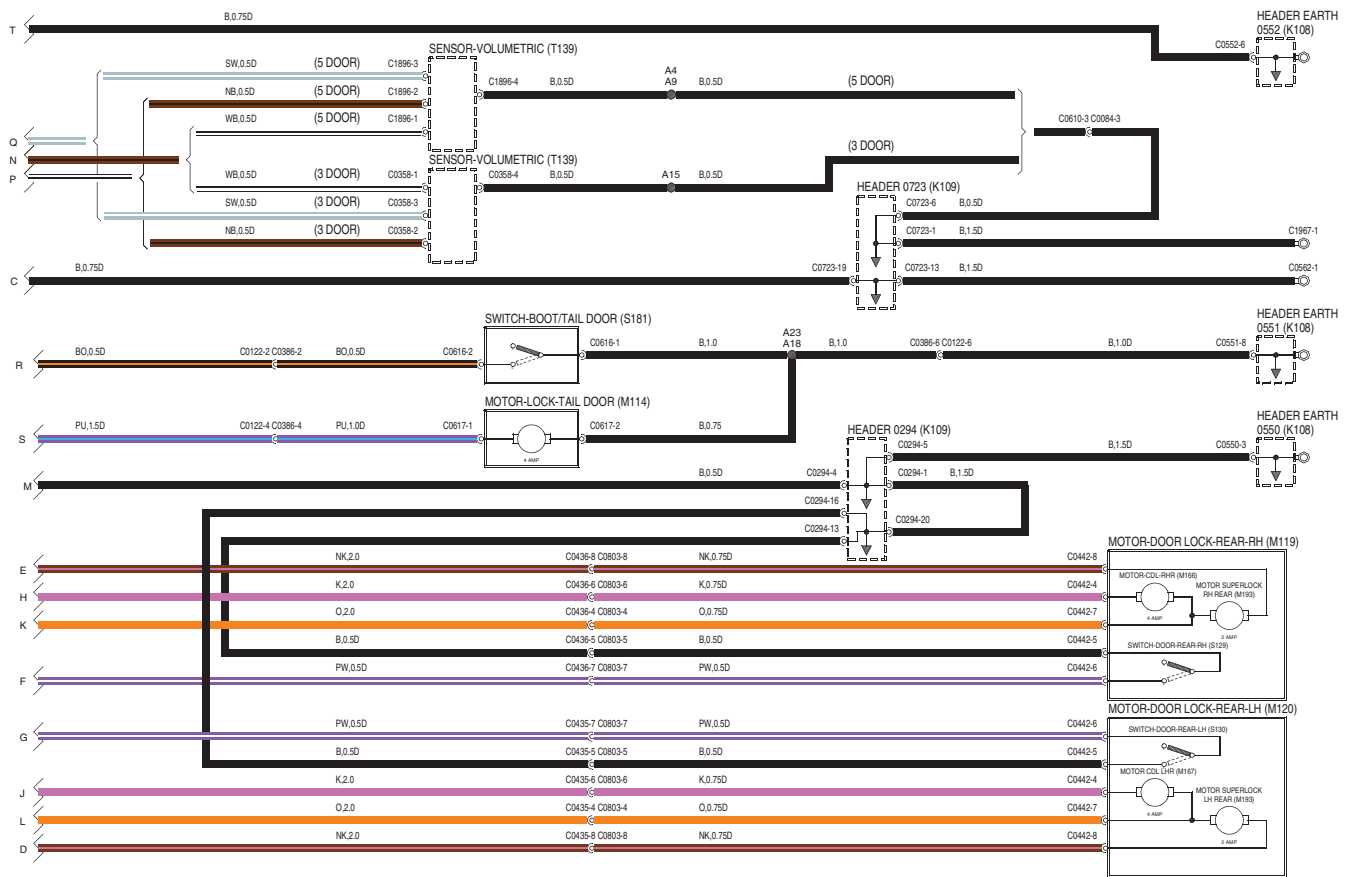

3 ANTI-THEFT ALARM AND CENTRAL DOOR LOCKING

VWR003970-A-01

3 ANTI-THEFT ALARM AND CENTRAL DOOR LOCKING

VWR003970-A-03