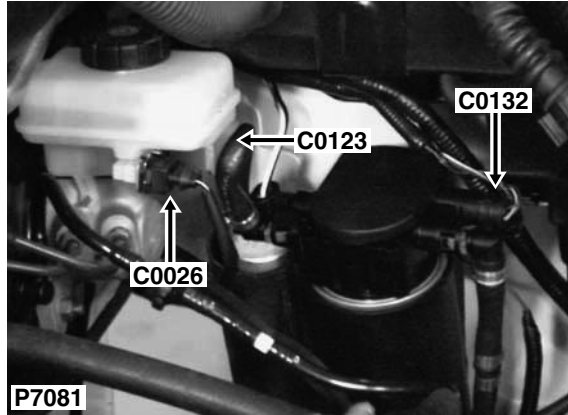

C0123

CONNECTOR DETAILS

Cav	Col	Cct
1	G	ALL
3	GU	ALL

Description: *Switch-Inertia*
Location: *Rear LH side of engine compartment*

YPC10068

Colour: *BLACK*
Gender: *Female*