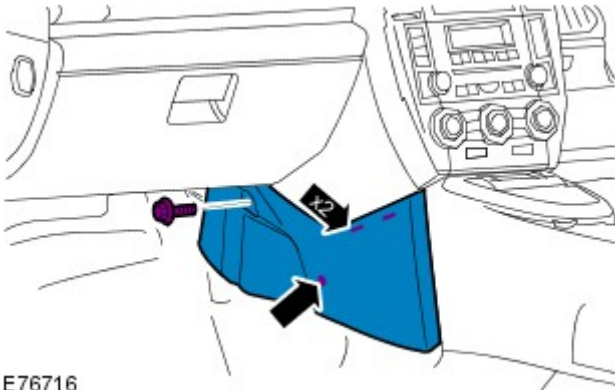

Climate Control - Evaporator Temperature Sensor

Removal and Installation

Removal

1.

E76716

2.

E 76715

Installation

1. To install, reverse the removal procedure.