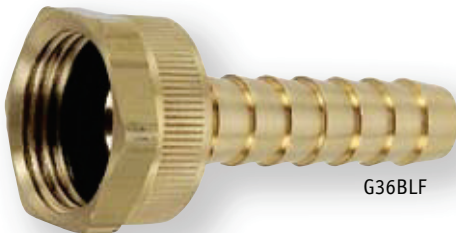

GARDEN HOSE COUPLINGS

G36BLF

Part Number	Hose I.D.	Hose O.D.	PRICE EACH		Pkg Qty
			Loose	Std Pkg	
G22SAE... FEMALE SAE SWIVEL HOSE BARB					
Tube O.D.					
G22SAE-019-019	3/16"	3/16"		$ 1.70	1
G22SAE-025-025	1/4"	1/4"		1.80	1
G22SAE-031-031	5/16"	5/16"		2.20	1
G22SAE-038-025	3/8"	1/4"		2.10	1
G22SAE-038-031	3/8"	5/16"		4.90	1
G22SAE-038-038	3/8"	3/8"		2.60	1
G22SAE-050-050	1/2"	1/2"		3.80	1

G24LM... LIVE MALE NPT RECOIL HOSE FITTING					
G24LM-025	1/4"		$ 10.00	$ 7.20	5
G24LM-038	3/8"			11.80	1
G24LM-050	1/2"			21.20	1

G36BFH... FEMALE GARDEN HOSE INSERT					
G36BFH-038	3/8"		$4.10	$ 3.70	5
G36BFH-050	1/2"		3.60	3.30	5
G36BFH-063	5/8"		3.60	3.30	5
G36BFH-075	3/4"		4.10	3.70	5

G36BLF... LONG SHANK FEMALE GARDEN HOSE INSERT					
G36BLF-050	1/2"			$ 8.40	1
G36BLF-063	5/8"			8.40	1
G36BLF-075	3/4"			8.40	1

G36BM... MALE GARDEN HOSE INSERT					
Hose I.D.					
G36BM-038	3/8"		$ 3.60	$ 3.30	5
G36BM-050	1/2"		3.50	3.20	5
G36BM-063	5/8"		3.50	3.20	5
G36BM-075	3/4"		3.50	3.20	5

G36BLM... LONG SHANK MALE GARDEN HOSE INSERT					
G36BLM-050	1/2"			$ 7.70	1
G36BLM-063	5/8"			7.70	1
G36BLM-075	3/4"			7.70	1

G36... GARDEN HOSE WASHERS					
Material					
G36RG	Rubber		$ 0.20	$ 0.17	10
G36SG	Stainless Screen		0.45	0.40	10
G36VG	Vinyl		0.15	0.12	10

Brass