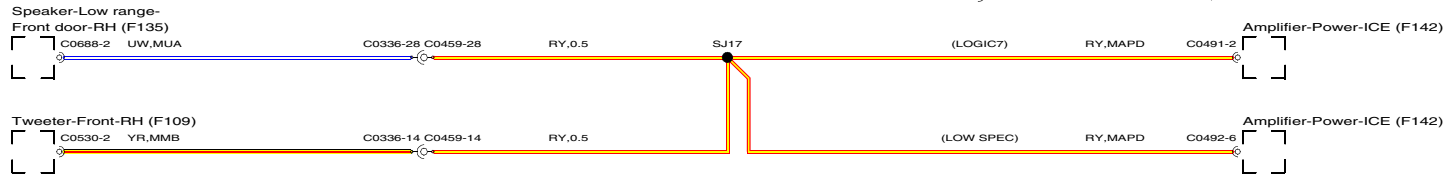

# 65 SPLICES AND CENTRE TAPS

SJ4 (GR) AUDIO

SJ8 (SCR) AUDIO

SJ17 (RY) AUDIO

SJ22 (N) AUDIO

SJ29 (NB) AUDIO LOW SPEC