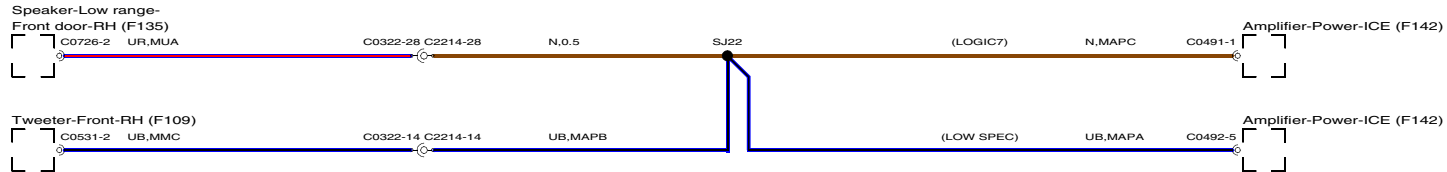

# 65 SPLICES AND CENTRE TAPS

SJ4 (GR) AUDIO

SJ8 (SCR) AUDIO

SJ17 (RY) AUDIO

SJ22 (N) AUDIO

SJ29 (NB) AUDIO LOW SPEC