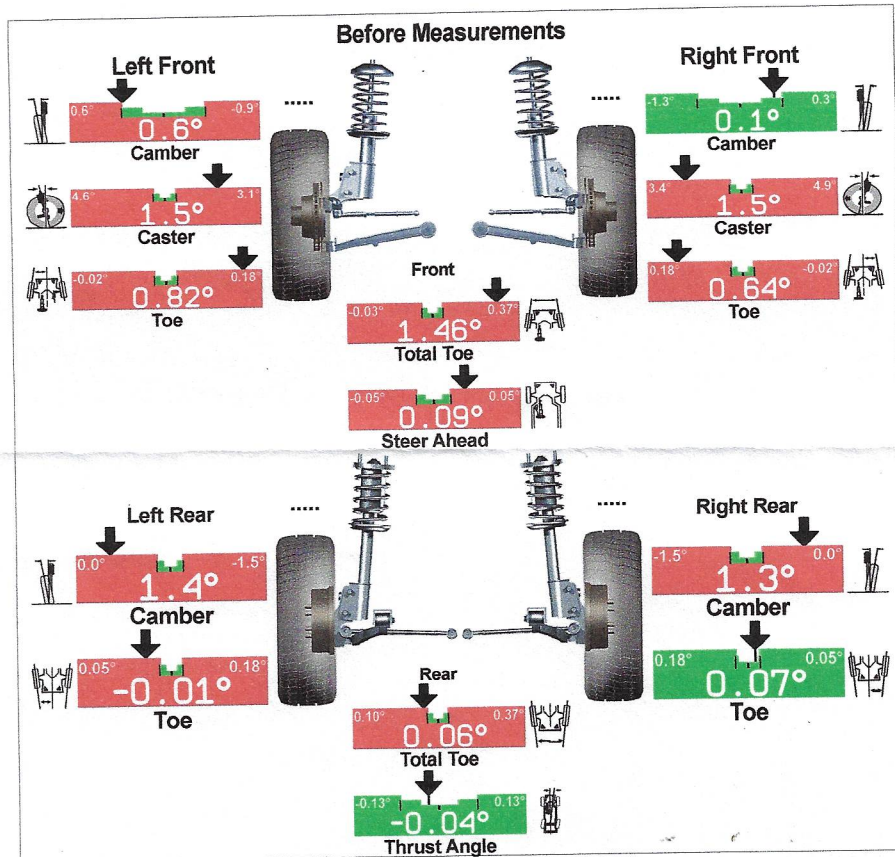

Land Rover : LR3 : with Dynamic Air Suspension : 2008 ExpressAlign Total Alignment

• One or more values are not within specification. Tire wear, handling and safety problems may result.