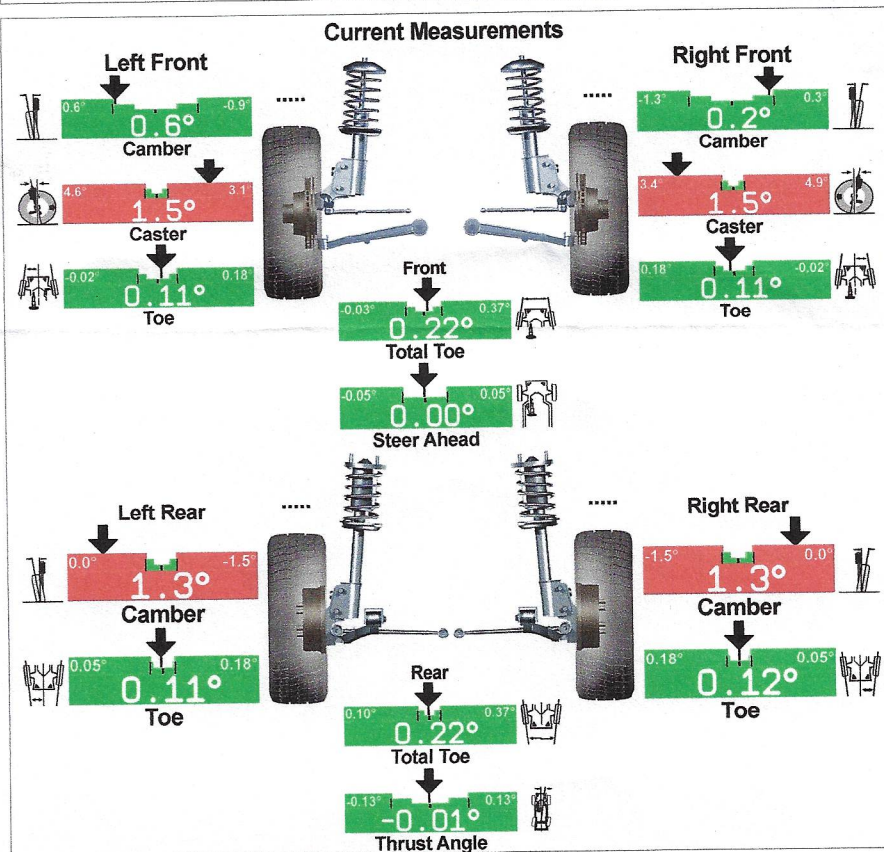

Land Rover : LR3 : with Dynamic Air Suspension : 2008 ExpressAlign Total Alignment

• One or more values are not within specification. Tire wear, handling and safety problems may result.