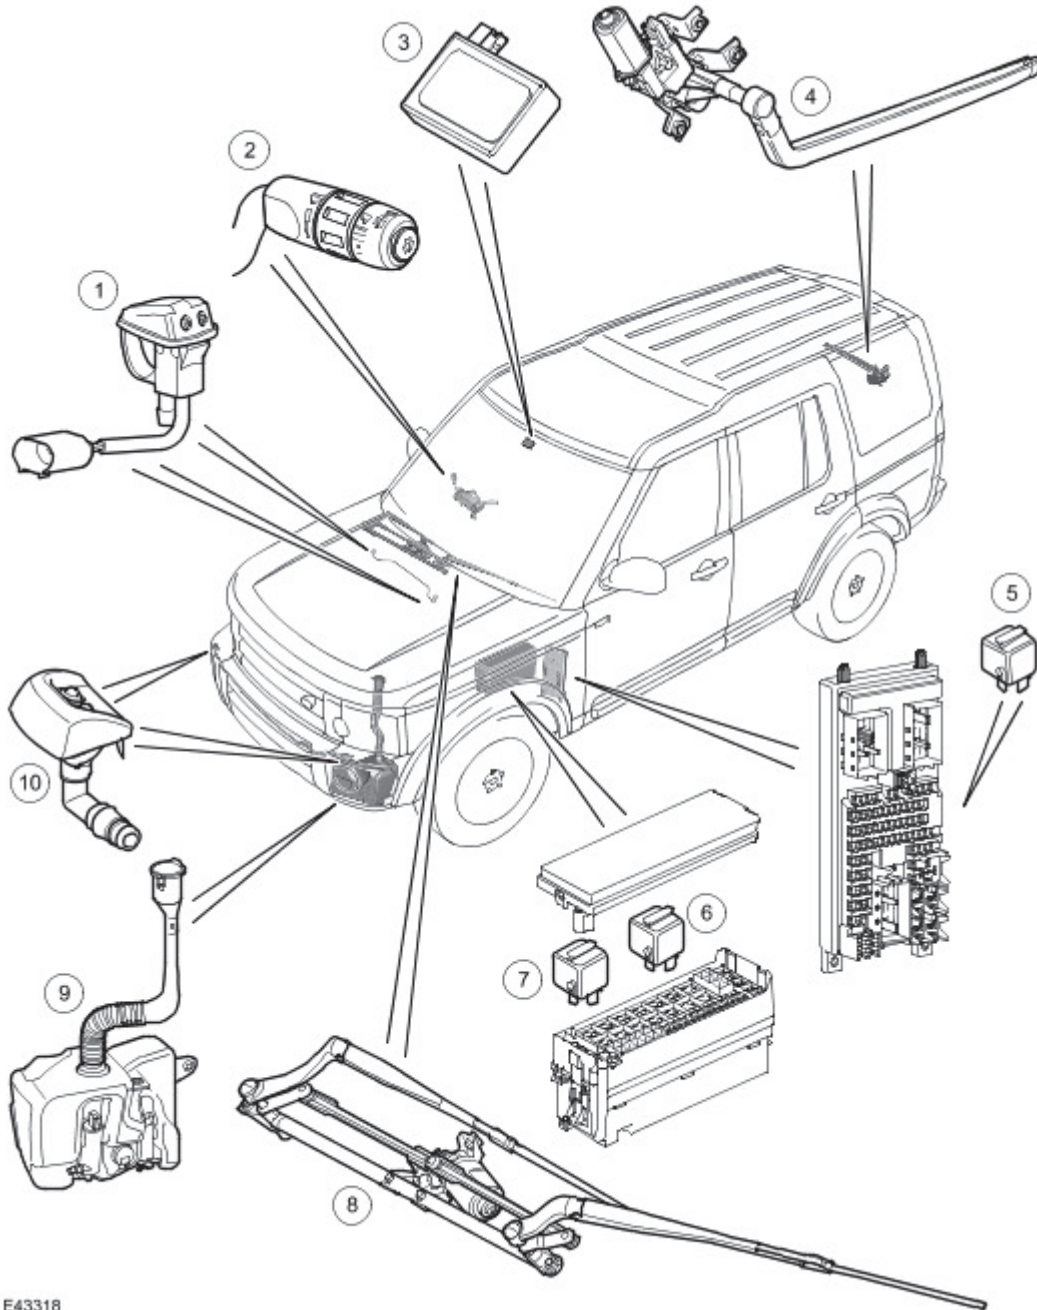

Wipers and Washers

Wiper and Washer System Component Location

E43318

Item	Part Number	Description
1		Front washer jets
2		Wiper control switch
3		Rain/Light sensor
4		Rear wiper linkage and motor assembly