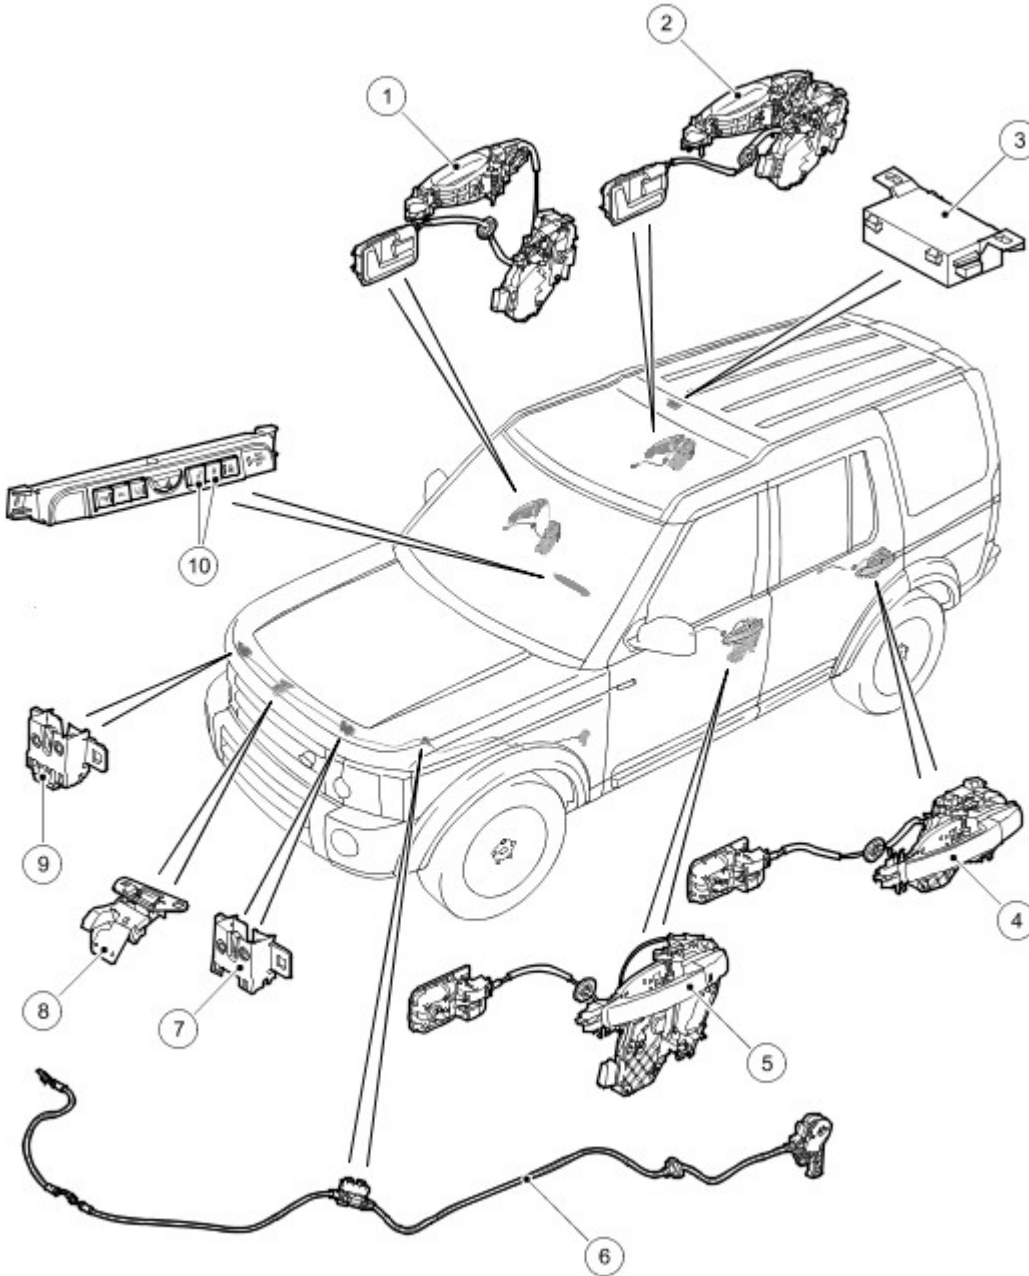

Handles, Locks, Latches and Entry Systems

COMPONENT LOCATIONS - SHEET 1 OF 2

E46119

Item	Part Number	Description
1	-	Right front door latch and handles
2	-	Right rear door latch and handles
3	-	RF (radio frequency) receiver
4	-	Left rear door latch and handles