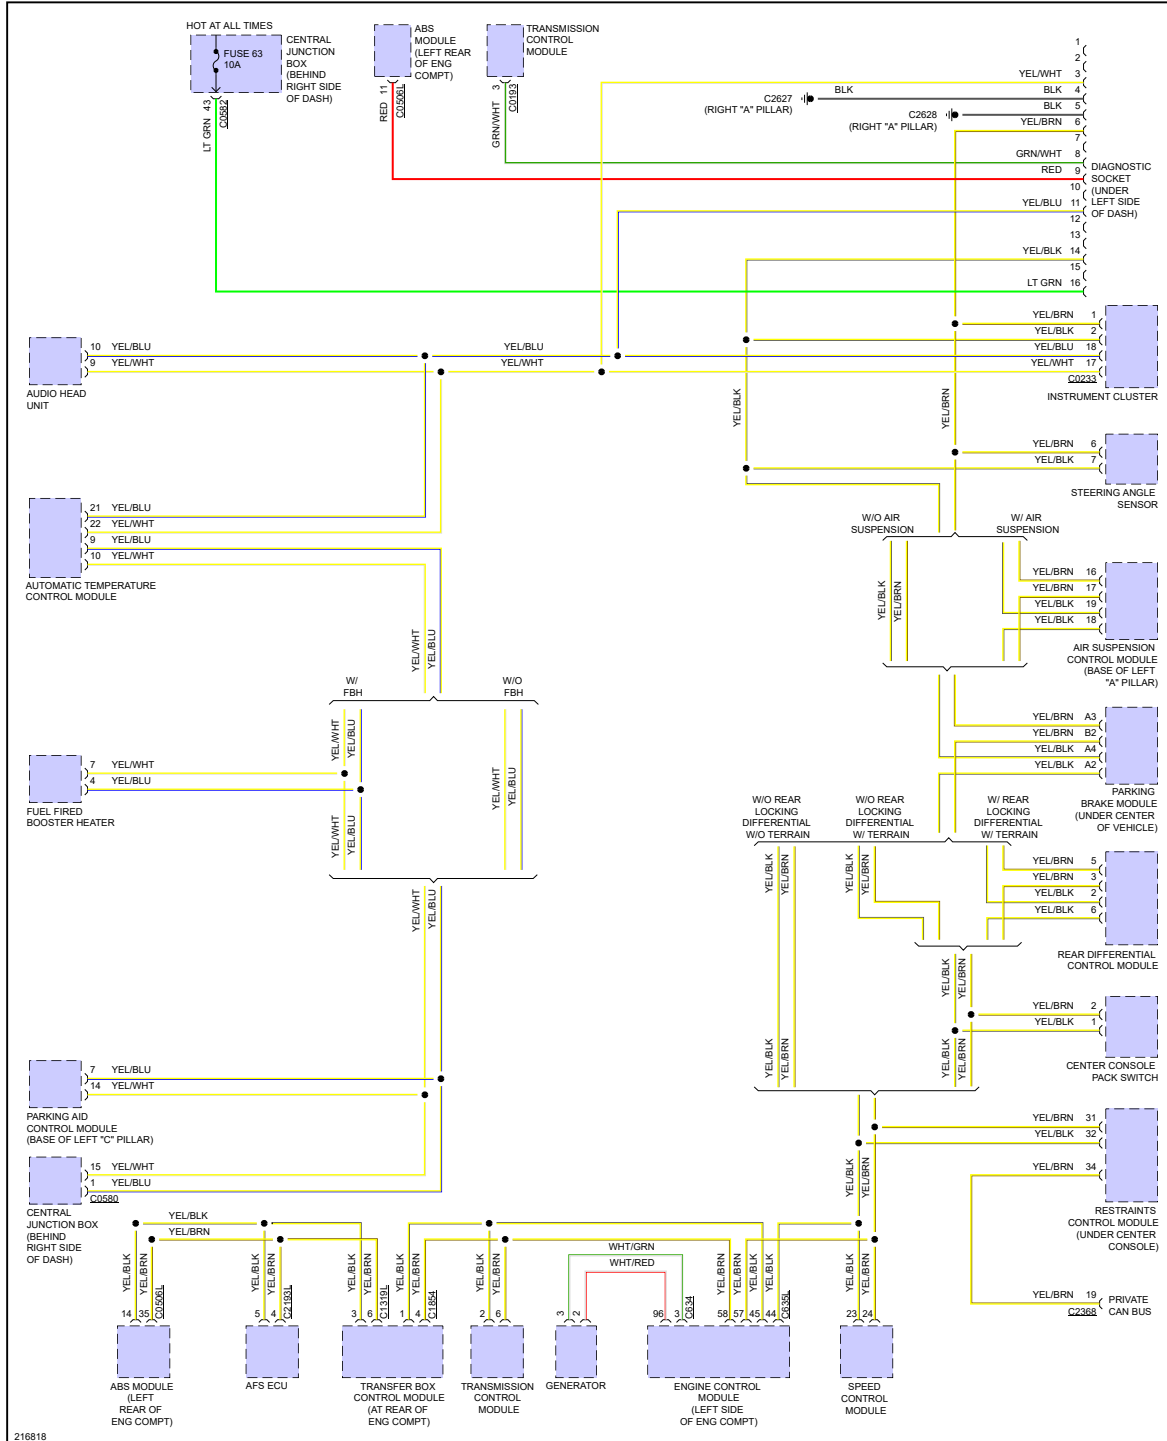

PRODEMAND

YMMS: 2005 Land Rover LR3 HSE
Engine: 4.4L Eng
VIN:

Sep 5, 2021

License:
Odometer:

COMPUTER DATA LINES

Fig 1: Computer Data Lines Circuit

216818