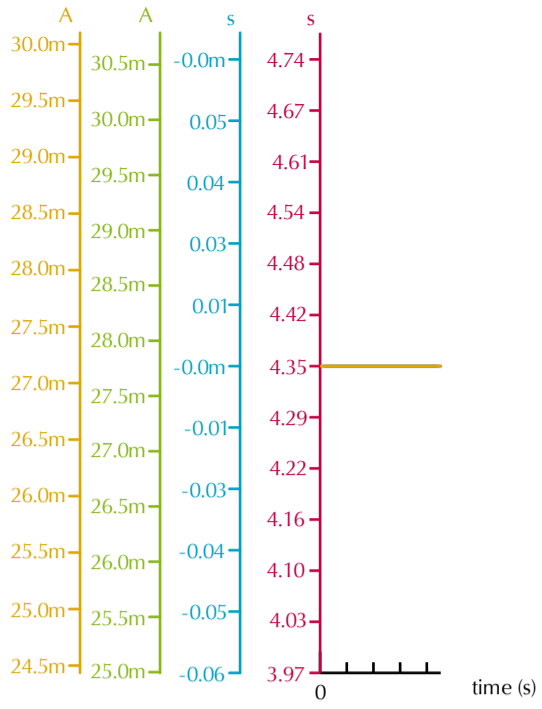

Original Graph of Live Values

Diagnostics module tank leakage
 Diagnostics module tank leakage test time reference
 Diagnostics module tank leakage reference current
 Diagnostics module tank leakage pump current

Individual Graphs of each Live Value

Diagnostics module tank leakage

Diagnostics module tank leakage test time reference

Diagnostics module tank leakage reference current

Diagnostics module tank leakage pump current