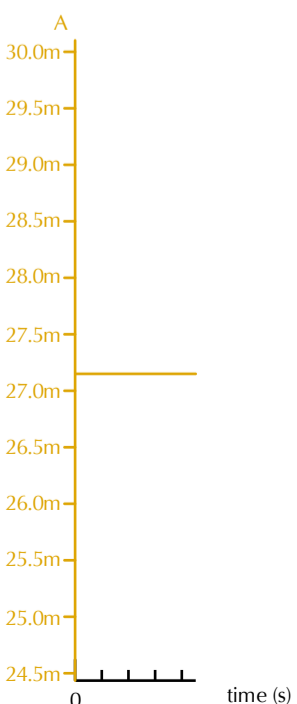

Original Graph of Live Values

Diagnostics module tank leakage
 Diagnostics module tank leakage test time reference
 Diagnostics module tank leakage reference current
 Diagnostics module tank leakage pump current

Individual Graphs of each Live Value

Diagnostics module tank leakage

Diagnostics module tank leakage test time reference

Diagnostics module tank leakage reference current

Diagnostics module tank leakage pump current