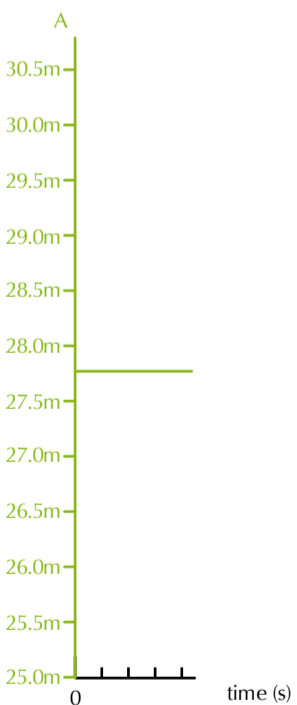

Original Graph of Live Values

Diagnostics module tank leakage
 Diagnostics module tank leakage test time reference
 Diagnostics module tank leakage reference current
 Diagnostics module tank leakage pump current

Individual Graphs of each Live Value

Diagnostics module tank leakage

Diagnostics module tank leakage test time reference

Diagnostics module tank leakage reference current

Diagnostics module tank leakage pump current