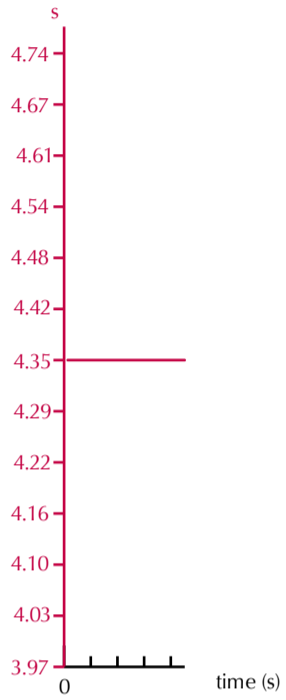

Original Graph of Live Values

Diagnostics module tank leakage
 Diagnostics module tank leakage test time reference
 Diagnostics module tank leakage reference current
 Diagnostics module tank leakage pump current

Individual Graphs of each Live Value

Diagnostics module tank leakage

Diagnostics module tank leakage test time reference

Diagnostics module tank leakage reference current

Diagnostics module tank leakage pump current