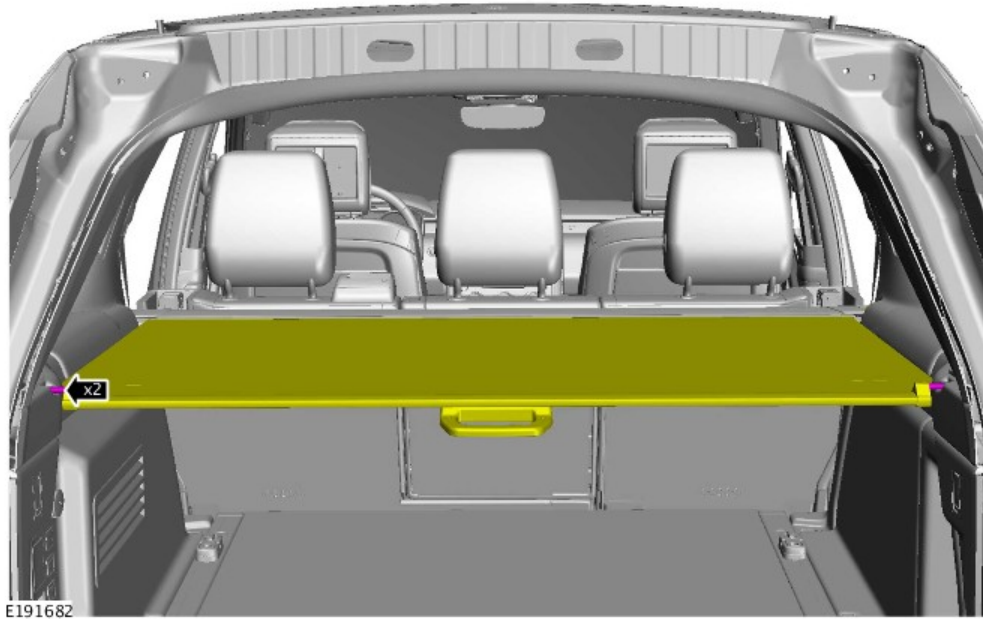

PUBLISHED: 25-JUL-2017
2017.0 DISCOVERY (LR), 501-05

INTERIOR TRIM AND ORNAMENTATION

RIGHT LOADSPACE TRIM PANEL (G1976371)

REMOVAL AND INSTALLATION

76.13.54	TRIM PANEL - LUGGAGE COMPARTMENT - RH - RENEW	ALL DERIVATIVES	0.1	USED WITHINS
----------	--	--------------------	-----	-----------------

REMOVAL

 NOTE:

This procedure contains some variation in the illustrations depending on the vehicle specification, but the essential information is always correct.

1.

2.

3.

 NOTE:

Graphic shows the back of the right loadspace trim panel.