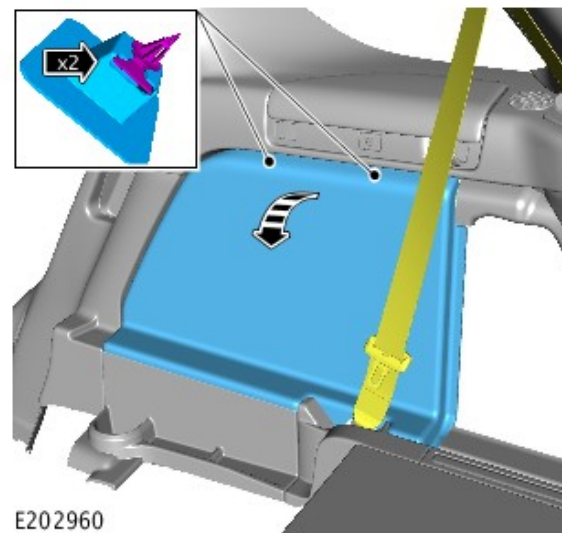

REMOVAL

 NOTE:

This procedure contains some variation in the illustrations depending on the vehicle specification, but the essential information is always correct.

1.

2.

3.

 NOTE:

Graphic shows the back of the right loadspace trim panel.

Slide the locking mechanism towards the front of the vehicle until the latches are clear.

4.

INSTALLATION

1. To install, reverse the removal procedure.