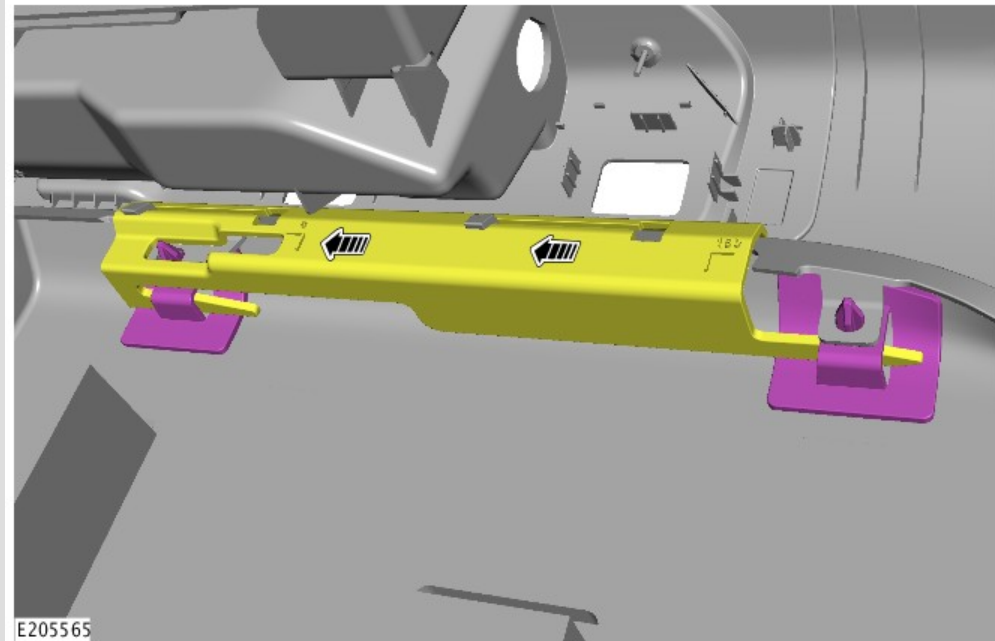

REMOVAL

 NOTE:

This procedure contains some variation in the illustrations depending on the vehicle specification, but the essential information is always correct.

1.

2.

3.

 NOTE:

Graphic shows the back of the right loadspace trim panel.

Slide the locking mechanism towards the front of the vehicle until the latches are clear.

4.

INSTALLATION

1. To install, reverse the removal procedure.