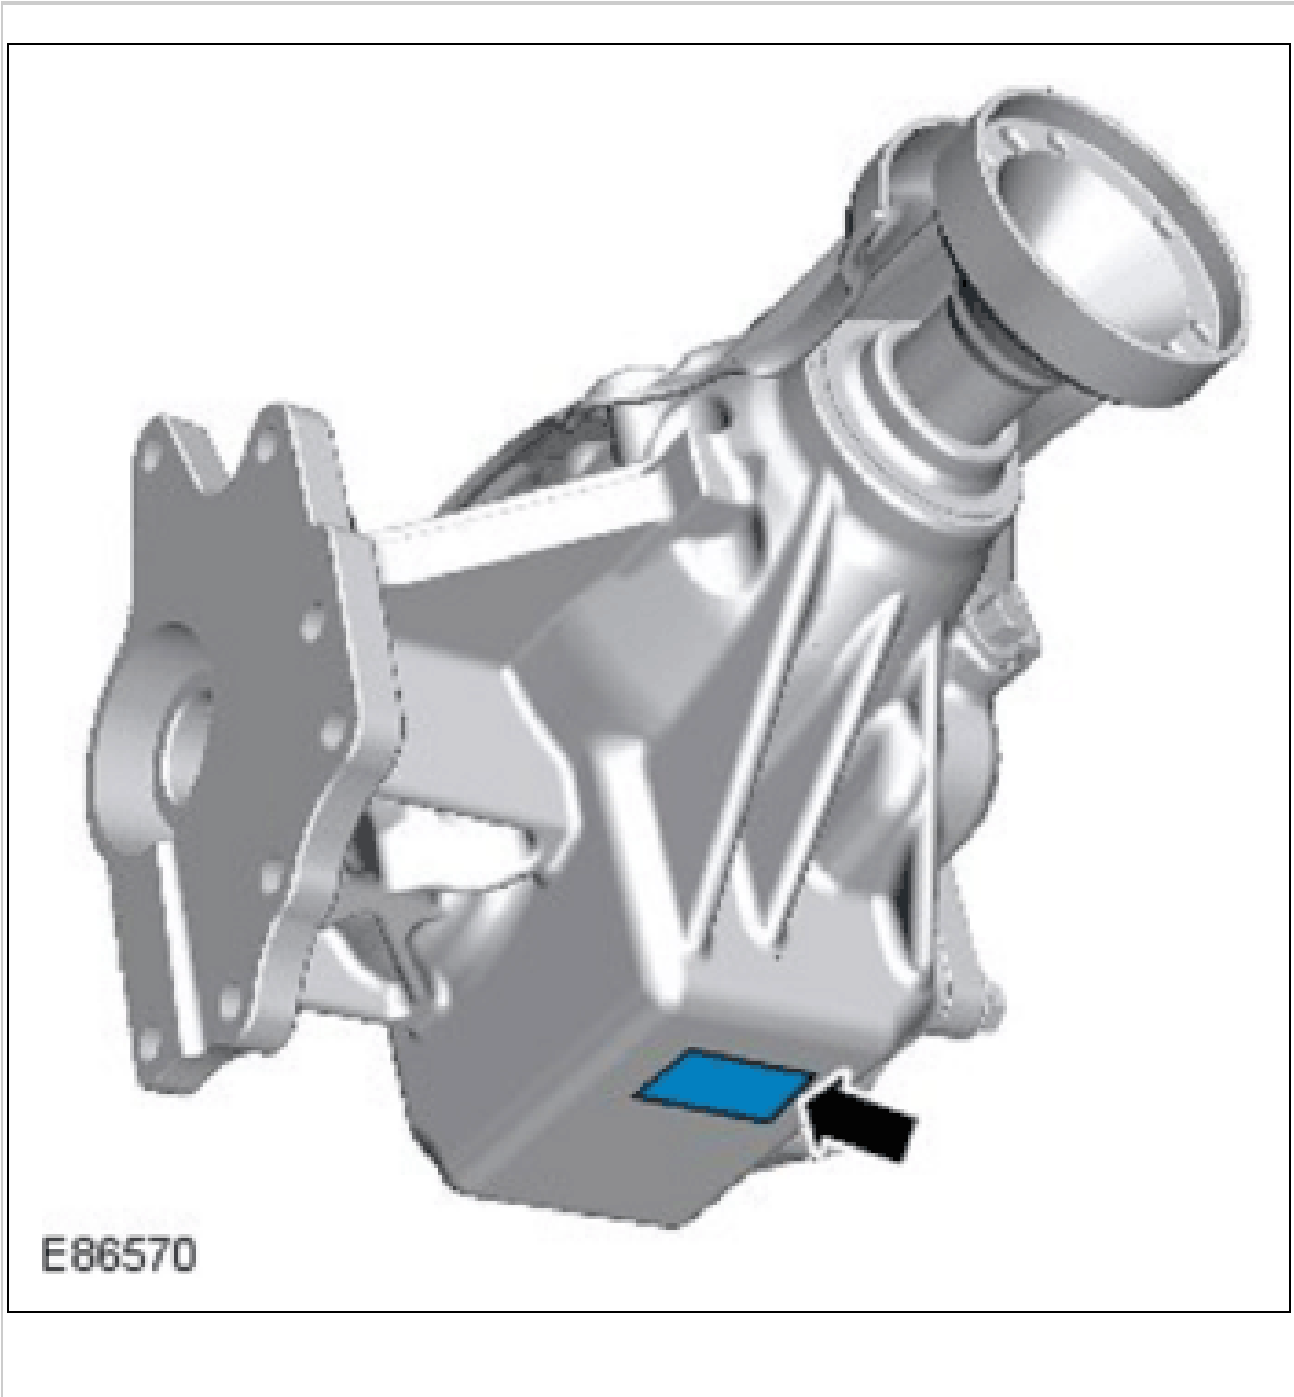

PRODEMAND

YMMS: 2017 Land Rover Range Rover Evoque HSE
Engine: 2.0L Eng
VIN:

Aug 13, 2024
License:
Odometer:

POWER TRANSFER UNIT

The number is stamped on the underside of the casing.